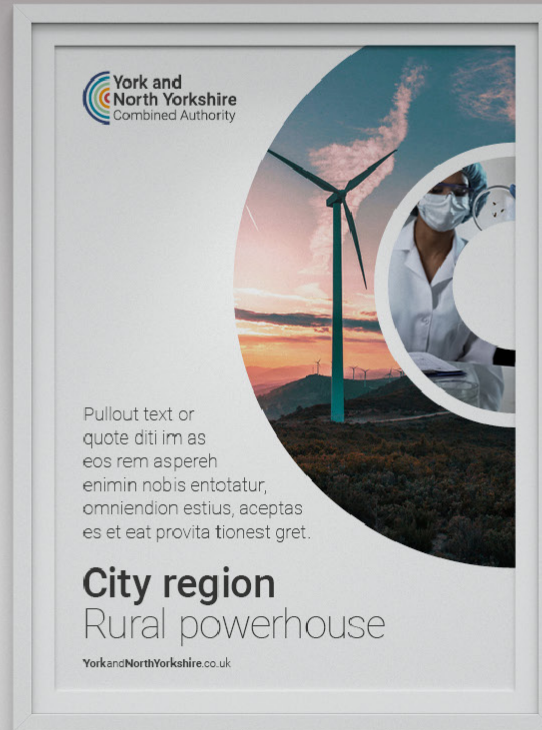

Non authority or strong aligned political colour references

'C' rainbow

Report concept

York and North Yorkshire Combined Authority brand concept

Poster concept

York and North Yorkshire Combined Authority brand concept